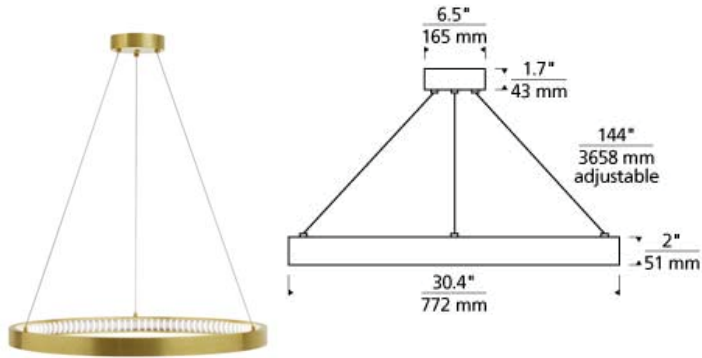

Dining Area

LINE - VOLTAGE PENDANTS / SUSPENSION

Bodiam 30 Suspension LED

DESCRIPTION

Inspired by large medieval cast iron chandeliers, the Bodiam chandelier by Tech Lighting features a thick outer metal ring that houses dual stacked rows of inward firing LEDs. These LEDs are treated with a special linear spread diffuser to create a unique twinkling effect while evenly distributing the light and minimizing glare. With a glare-free light distribution the Bodiam chandelier is ideal for family room lighting, foyer lighting and a number of commercial lighting applications. The 24- and 30-inch diameter Chandeliers are offered in three finishes and the Bodiam 48-inch diameter chandelier is offered in two finishes. Install independently or clustered together for an enhanced look. Lamping options are compatible with most dimmers. Refer to Dimming Chart for more information. Includes 23.6 watt, 1339 delivered lumens, 3000K LED module. Dimmable with most LED compatible ELV and TRIAC dimmers. Fixture provided with twelve feet of field-cuttable cable to match finish selection.

INSTALLATION

This product can mount to either a 4" square electrical box with round plaster ring or an octagonal electrical box (not included). Minimum Hanging Height: 24"

WEIGHT

10-10lb / 4.54-4.54kg ±

antique bronze