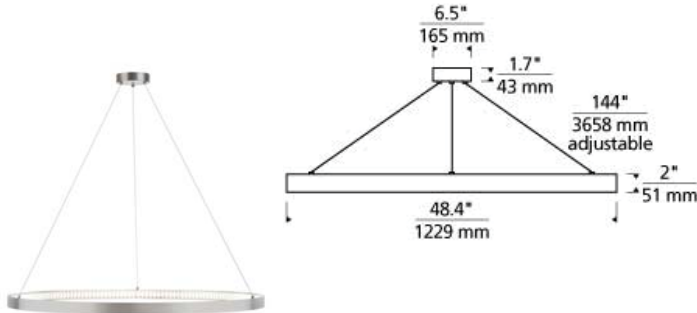

INSTALLATION

This product can mount to either a 4" square electrical box with round plaster ring or an octagonal electrical box (not included). Minimum Hanging Height: 24"

WEIGHT

10-10lb / 4.54-4.54kg ±

antique bronze

satin nickel

brass
(aged brass not shown)

ORDERING INFORMATION

700BOD	SHAPE OR SIZE	FINISH	LAMP
30	30" DIAMETER	R AGED BRASS Z ANTIQUE BRONZE S SATIN NICKEL	-LED930 INTEGRATED LED 90 CRI 3000K 120V (T24)

Bodiam 48 Suspension LED

DESCRIPTION

Inspired by large medieval cast iron chandeliers, the Bodiam chandelier by Tech Lighting features a thick outer metal ring that houses dual stacked rows of inward firing LEDs. These LEDs are treated with a special linear spread diffuser to create a unique twinkling effect while evenly distributing the light and minimizing glare. With a glare-free light distribution the Bodiam chandelier is ideal for family room lighting, foyer lighting and a number of commercial lighting applications. The 24- and 30-inch diameter Chandeliers are offered in three finishes and the Bodiam 48-inch diameter chandelier is offered in two finishes. Install independently or clustered together for an enhanced look. Lamping options are compatible with most dimmers. Refer to Dimming Chart for more information. Includes 34.2 watt, 2308 delivered lumens, 3000K LED module. Dimmable with most LED compatible ELV and TRIAC dimmers. Fixture provided with twelve feet of field-cuttable cable to match finish selection.