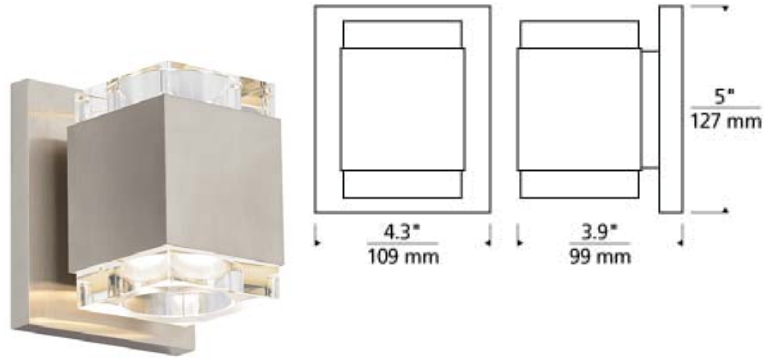

Quantity: 2

WALL COLLECTION

Voto Wall Square LED ADA T20

DESCRIPTION

The Voto light by Tech Lighting is simply elegant with its handsome well-defined shape crafted from die-cast metal, its bold design is echoed by symmetrical reveals cut from a solid piece of optically pure crystal. A surplus of light radiates from the top and bottom of the thick-cut crystal. The Voto is available in two distinct shapes square and round and features two contemporary glass colors, clear and smoke. For even greater design freedom the Voto can be mounted vertically or horizontally and is available in four on-trend hardware finishes. Your choice of fully dimmable LED lamping ships with the Voto saving you both time and money. Includes 9 watt, 560 net lumen, 3000K LED module. Dimmable with low-voltage electronic dimmer. May be mounted horizontally or vertically. ADA compliant.