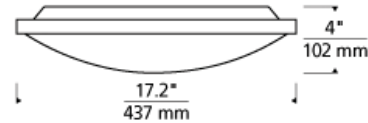

Vance 18 Ceiling LED ADA T20

DESCRIPTION

The universally appealing Vance 18 LED ceiling light from Tech Lighting exudes a clean contemporary style. This ceiling light fixture features a thin, direct-mount metal body in your choice of on-trend finishes such as on-trend Aged Brass, stylish Satin Nickel and classic polished Chrome to ensure coordination with virtually any interior design theme. A frosted glass diffuser effectively controls the highly capable LED light source within, which is fully dimmable to help you create the desired ambiance in suitable applications such as bedroom lighting, bathroom lighting, hallway lighting and foyer lighting. To further its appeal and utility, the Vance ceiling light is offered in three progressive sizes including 13" and 24" for standard ceiling applications as well as large rooms and high ceilings lighting applications. Includes 33 watt, 1692 delivered lumen, 2700K or 3000K LED module. May be wall or ceiling mounted. Dimmable with low-voltage electronic or triac dimmer.

INSTALLATION

This product can mount to either a 4" square electrical box with round plaster ring or an octagonal electrical box (not included).