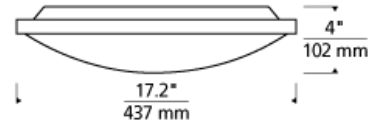

Vance 18 Ceiling LED ADA T20

DESCRIPTION

The universally appealing Vance 18 LED ceiling light from Tech Lighting exudes a clean contemporary style. This ceiling light fixture features a thin, direct-mount metal body in your choice of on-trend finishes such as on-trend Aged Brass, stylish Satin Nickel and classic polished Chrome to ensure coordination with virtually any interior design theme. A frosted glass diffuser effectively controls the highly capable LED light source within, which is fully dimmable to help you create the desired ambiance in suitable applications such as bedroom lighting, bathroom lighting, hallway lighting and foyer lighting. To further its appeal and utility, the Vance ceiling light is offered in three progressive sizes including 13" and 24" for standard ceiling applications as well as large rooms and high ceilings lighting applications. Includes 33 watt, 1692 delivered lumen, 2700K or 3000K LED module. May be wall or ceiling mounted. Dimmable with low-voltage electronic or triac dimmer.

INSTALLATION

This product can mount to either a 4" square electrical box with round plaster ring or an octagonal electrical box (not included).