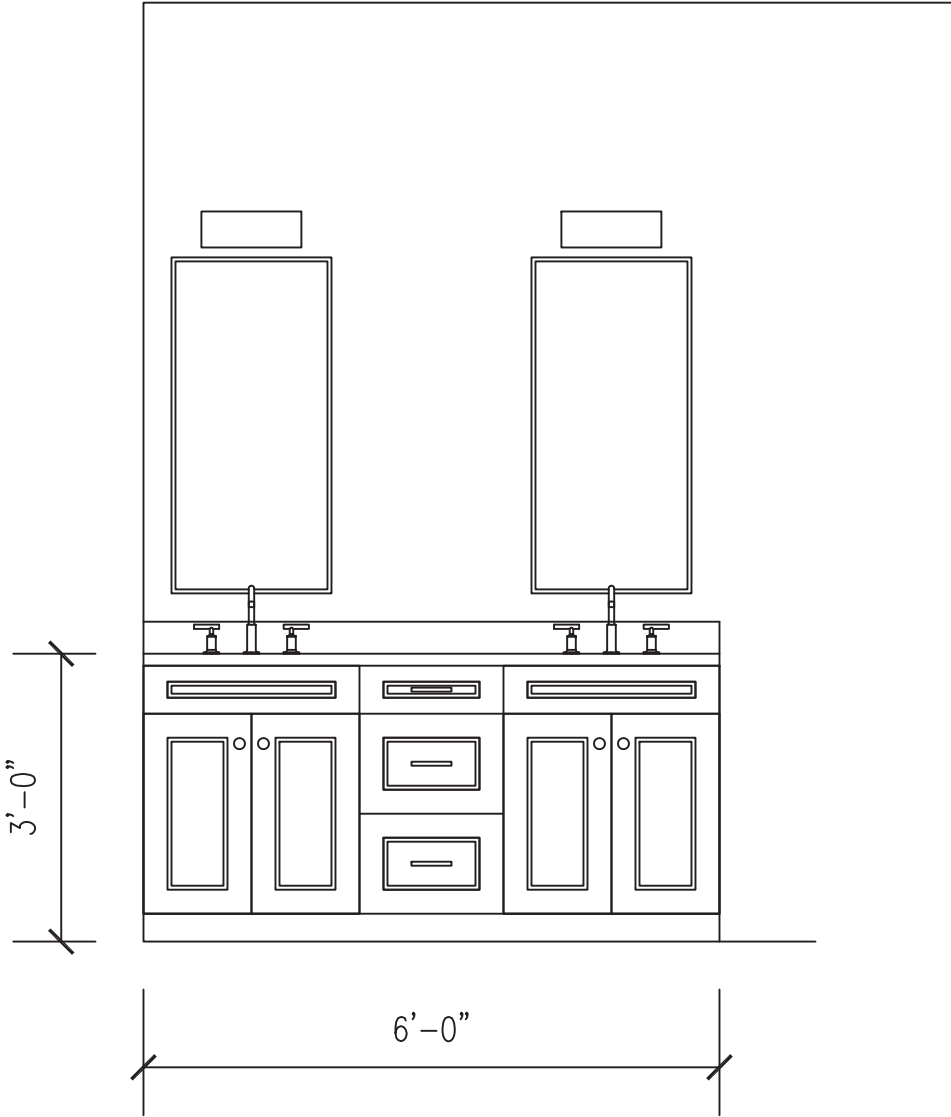

West End - Kitchen Elevation

Scale: 1/2" = 1'-0"

2/10/19

West End - Kitchen Island Elevations

Back:

Front:

Side:

West End - Bath 1 Elevation

3'-0"

4'-0"

4'-0"

West End - Bath 201 Elevation

Free standing vanity cabinet with two sconces

West End - Bath 2 Elevation

Scale: 1/2" = 1'-0"

2/10/19

West End - Master Bath Elevation

Scale: 1/2" = 1'-0"