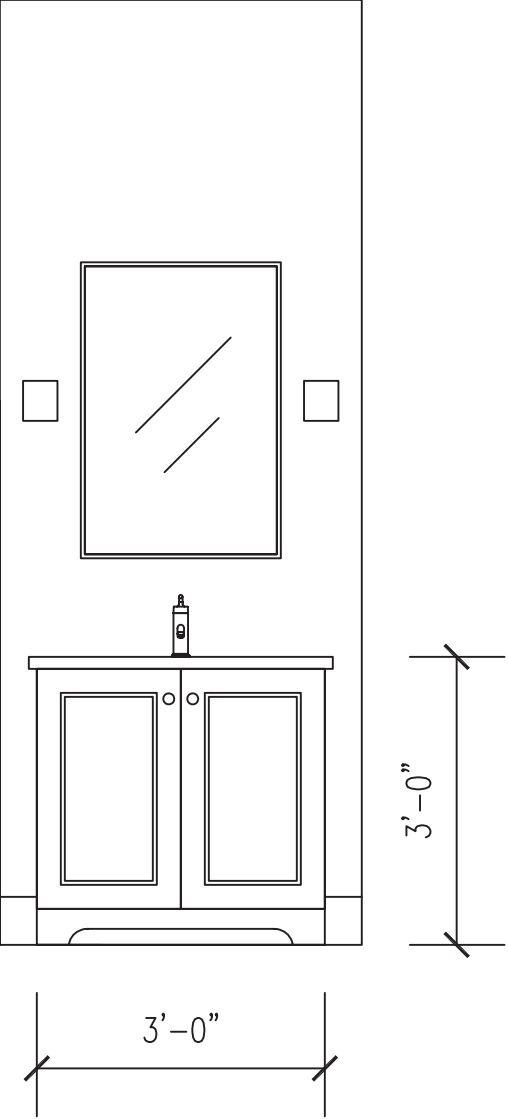

West End - Kitchen Elevation

Scale: 1/2" = 1'-0"

2/10/19

West End - Kitchen Island Elevations

Back:

Front:

Side:

West End - Bath 1 Elevation

3'-0"

4'-0"

4'-0"

West End - Bath 201 Elevation

Free standing vanity cabinet with two sconces

West End - Bath 2 Elevation

Scale: 1/2" = 1'-0"

2/10/19

West End - Master Bath Elevation

Scale: 1/2" = 1'-0"