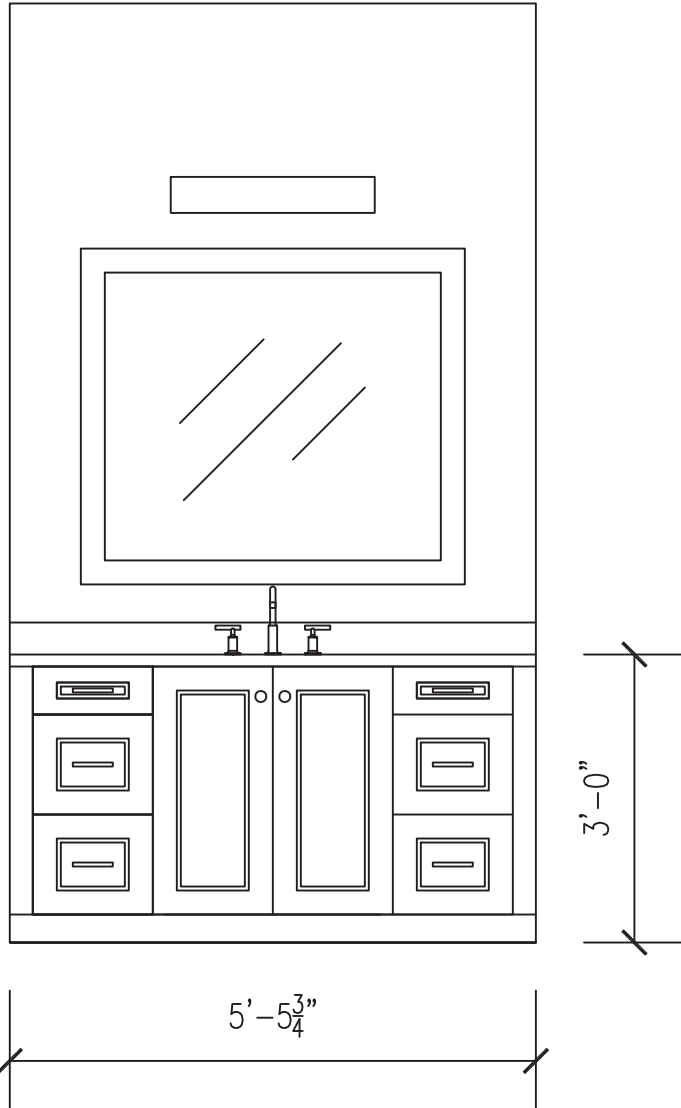

West End - Kitchen Elevation

Scale: 1/2" = 1'-0"

2/10/19

West End - Kitchen Island Elevations

Back:

Front:

Side:

West End - Bath 1 Elevation

3'-0"

4'-0"

4'-0"

West End - Bath 201 Elevation

Free standing vanity cabinet with two sconces

West End - Bath 2 Elevation

Scale: 1/2" = 1'-0"

2/10/19

West End - Master Bath Elevation

Scale: 1/2" = 1'-0"