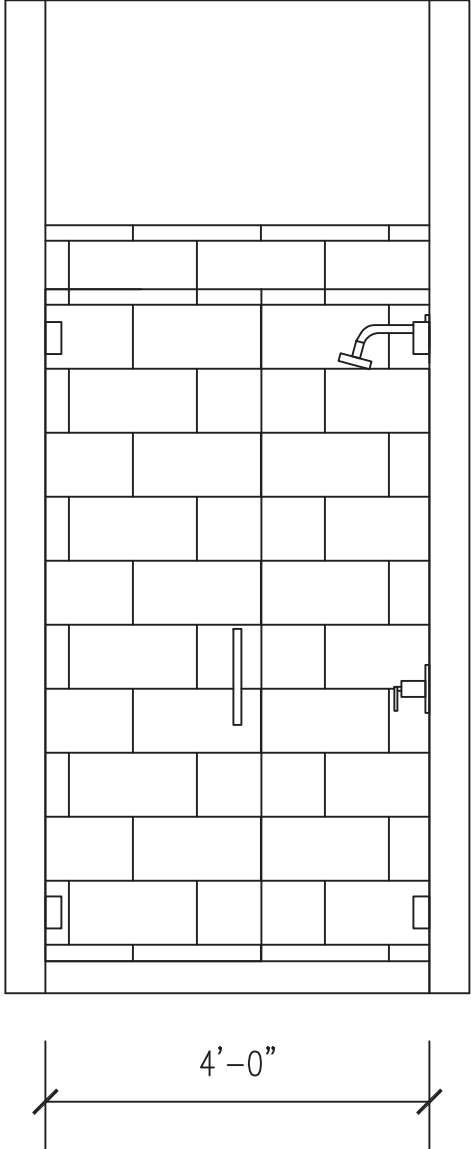

West End - Kitchen Elevation

Scale: 1/2" = 1'-0"

2/10/19

West End - Kitchen Island Elevations

Back:

Front:

Side:

West End - Bath 1 Elevation

3'-0"

4'-0"

4'-0"

West End - Bath 201 Elevation

Free standing vanity cabinet with two sconces

West End - Bath 2 Elevation

Scale: 1/2" = 1'-0"

2/10/19

West End - Master Bath Elevation

Scale: 1/2" = 1'-0"