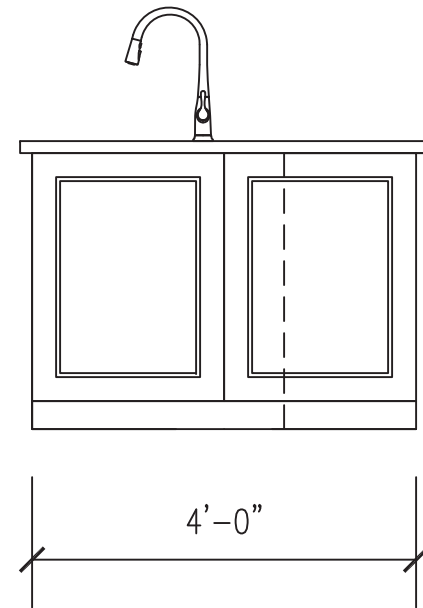

West End - Kitchen Elevation

Scale: 1/2" = 1'-0"

2/10/19

West End - Kitchen Island Elevations

Back:

Front:

Side:

West End - Bath 1 Elevation

3'-0"

4'-0"

4'-0"

West End - Bath 201 Elevation

Free standing vanity cabinet with two sconces

West End - Bath 2 Elevation

Scale: 1/2" = 1'-0"

2/10/19

West End - Master Bath Elevation

Scale: 1/2" = 1'-0"