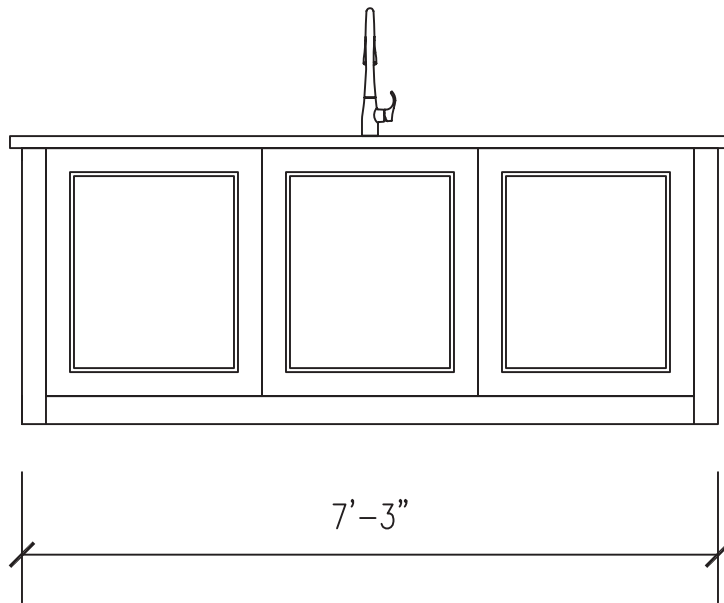

West End - Kitchen Elevation

Scale: 1/2" = 1'-0"

2/10/19

West End - Kitchen Island Elevations

Back:

Front:

Side:

West End - Bath 1 Elevation

3'-0"

4'-0"

4'-0"

West End - Bath 201 Elevation

Free standing vanity cabinet with two sconces

West End - Bath 2 Elevation

Scale: 1/2" = 1'-0"

2/10/19

West End - Master Bath Elevation

Scale: 1/2" = 1'-0"