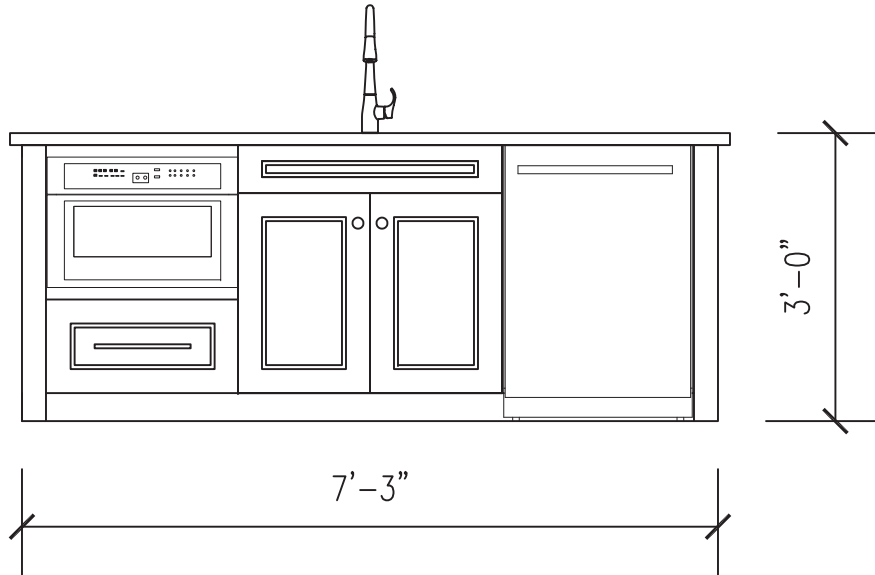

West End - Kitchen Elevation

Scale: 1/2" = 1'-0"

2/10/19

West End - Kitchen Island Elevations

Back:

Front:

Side:

West End - Bath 1 Elevation

3'-0"

4'-0"

4'-0"

West End - Bath 201 Elevation

Free standing vanity cabinet with two sconces

West End - Bath 2 Elevation

Scale: 1/2" = 1'-0"

2/10/19

West End - Master Bath Elevation

Scale: 1/2" = 1'-0"