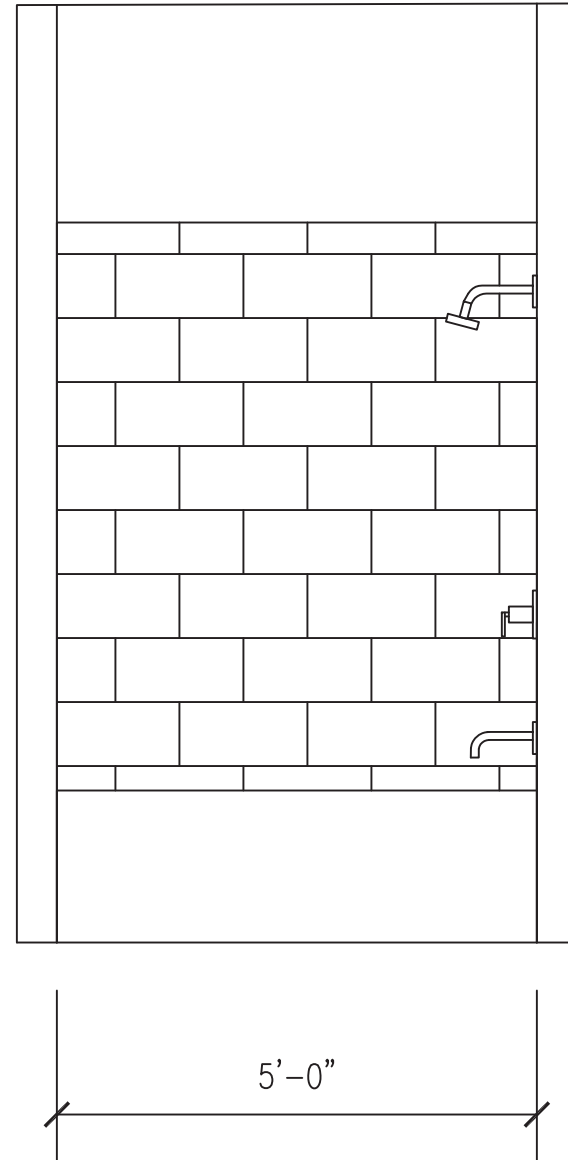

West End - Kitchen Elevation

Scale: 1/2" = 1'-0"

2/10/19

West End - Kitchen Island Elevations

Back:

Front:

Side:

West End - Bath 1 Elevation

3'-0"

4'-0"

4'-0"

West End - Bath 201 Elevation

Free standing vanity cabinet with two sconces

West End - Bath 2 Elevation

Scale: 1/2" = 1'-0"

2/10/19

West End - Master Bath Elevation

Scale: 1/2" = 1'-0"