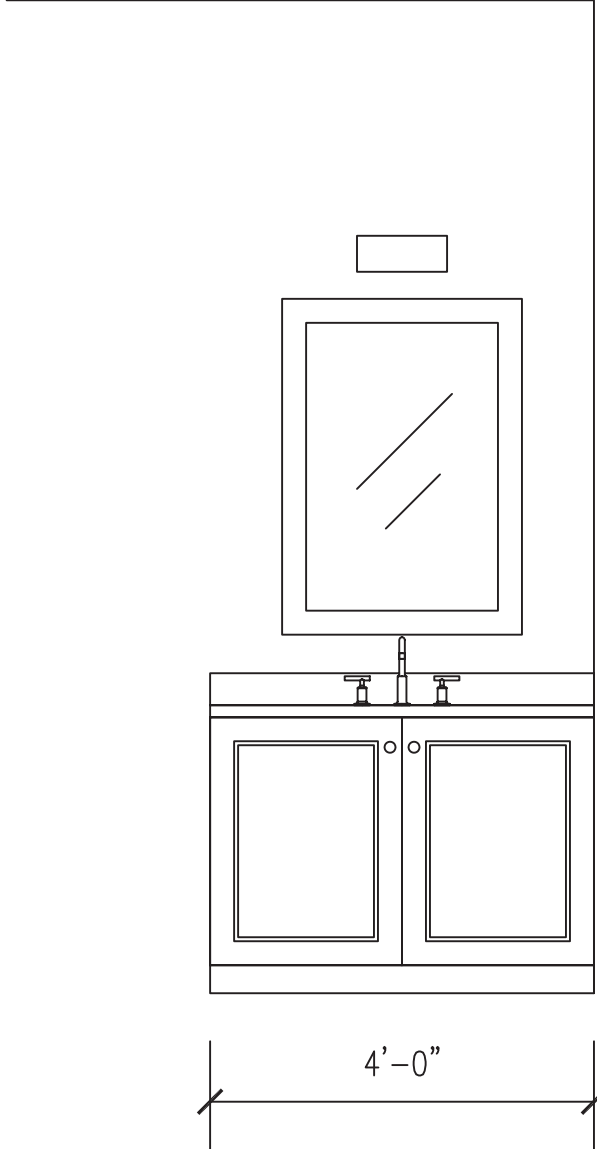

West End - Kitchen Elevation

Scale: 1/2" = 1'-0"

2/10/19

West End - Kitchen Island Elevations

Back:

Front:

Side:

West End - Bath 1 Elevation

3'-0"

4'-0"

4'-0"

West End - Bath 201 Elevation

Free standing vanity cabinet with two sconces

West End - Bath 2 Elevation

Scale: 1/2" = 1'-0"

2/10/19

West End - Master Bath Elevation

Scale: 1/2" = 1'-0"