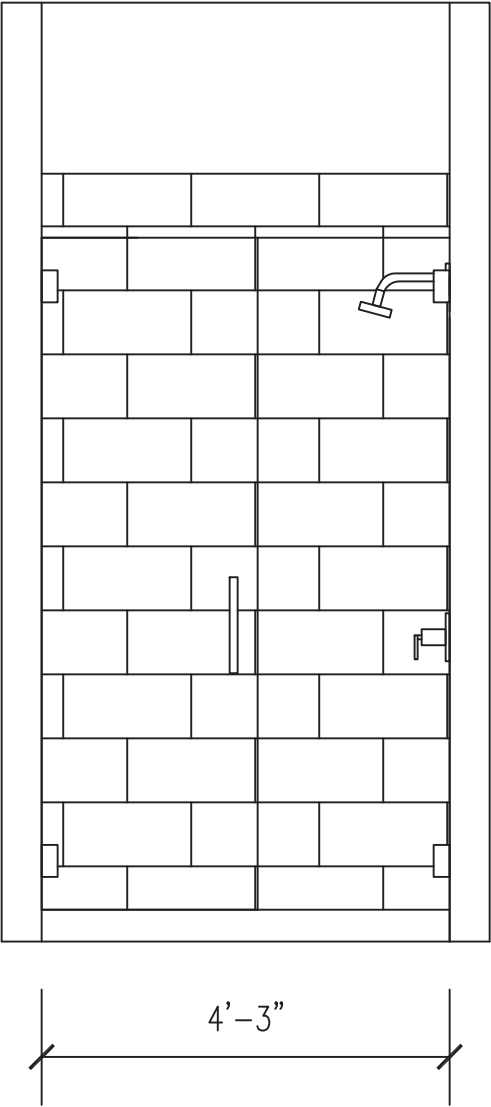

West End - Kitchen Elevation

Scale: 1/2" = 1'-0"

2/10/19

West End - Kitchen Island Elevations

Back:

Front:

Side:

West End - Bath 1 Elevation

3'-0"

4'-0"

4'-0"

West End - Bath 201 Elevation

Free standing vanity cabinet with two sconces

West End - Bath 2 Elevation

Scale: 1/2" = 1'-0"

2/10/19

West End - Master Bath Elevation

Scale: 1/2" = 1'-0"