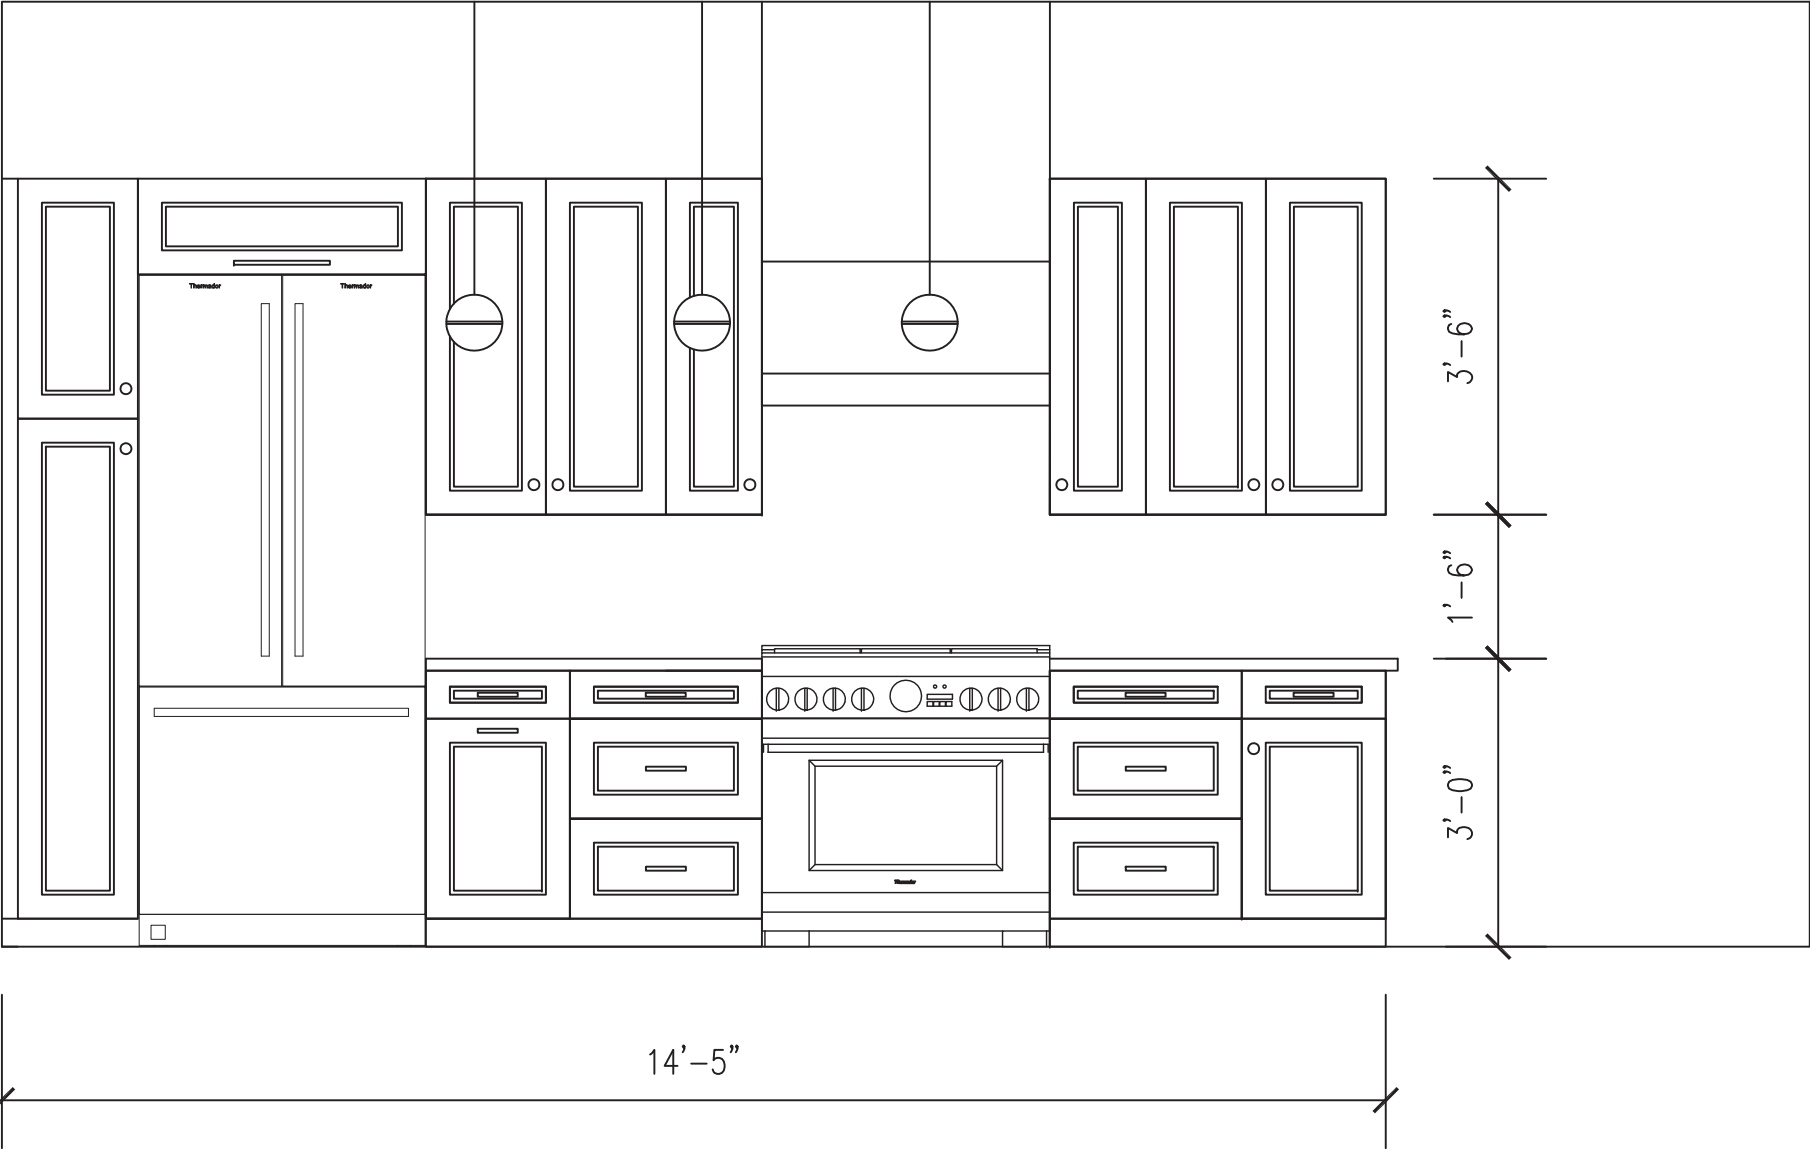

West End - Kitchen Elevation

Scale: 1/2" = 1'-0"

2/10/19

West End - Kitchen Island Elevations

Back:

Front:

Side:

West End - Bath 1 Elevation

3'-0"

4'-0"

4'-0"

West End - Bath 201 Elevation

Free standing vanity cabinet with two sconces

West End - Bath 2 Elevation

Scale: 1/2" = 1'-0"

2/10/19

West End - Master Bath Elevation

Scale: 1/2" = 1'-0"