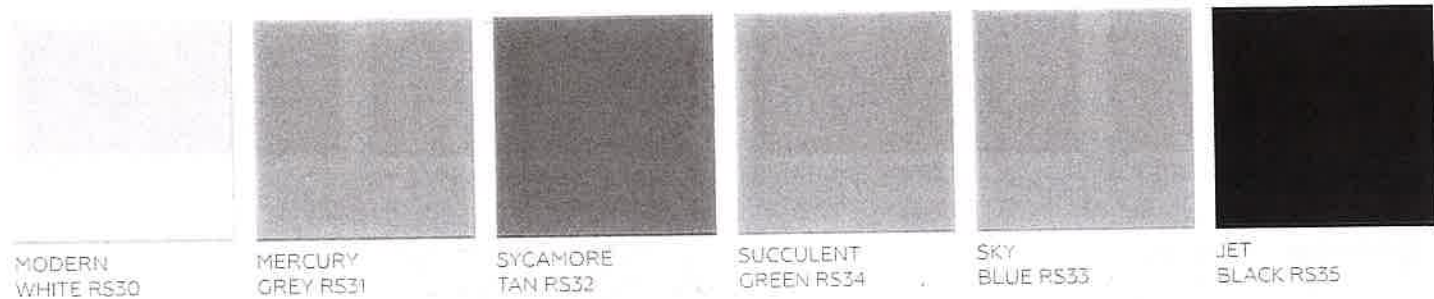

6 x 6 WALL TILE