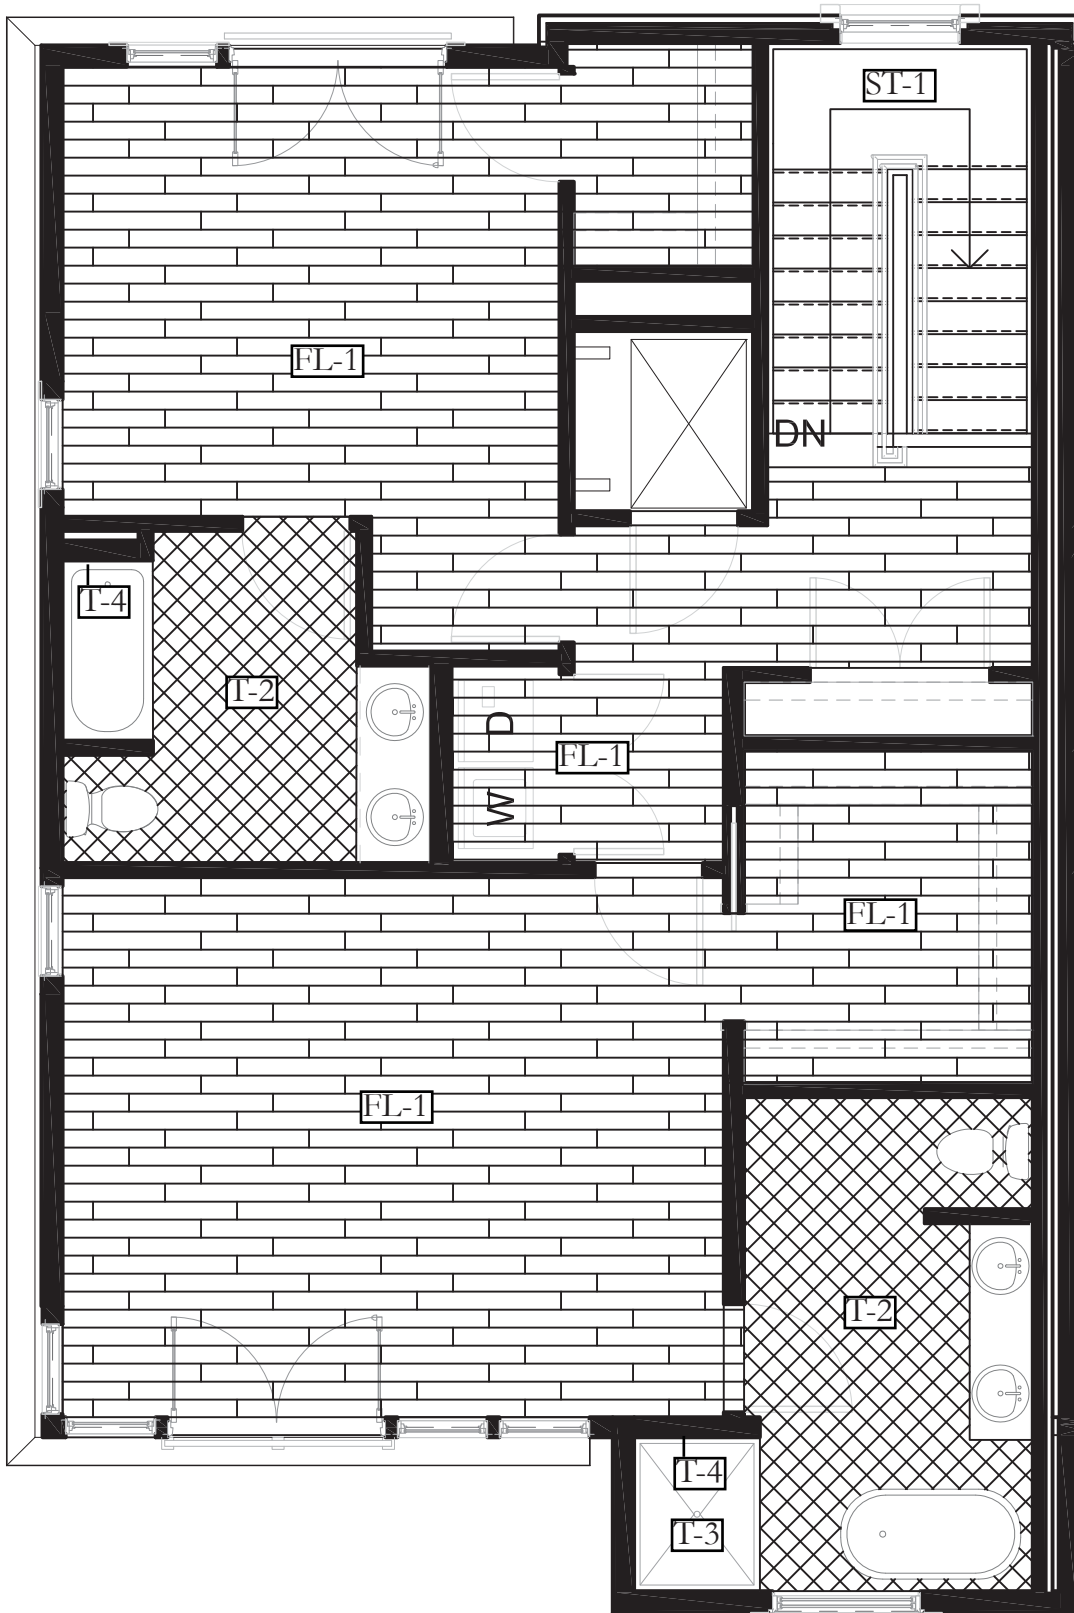

FL-1 - Engineered Hardwood
T-1 - Floor Tile, 24x24
T-2 - Floor Tile, 12x24
ST-1 - Stairs to match engineered hardwood

T-3 - Shower Floor, 2x2
T-4 - Shower Walls, TBD
12x24 or Subway Tile

FL-1 - Engineered Hardwood

T-1 - Floor Tile, 24x24

T-2 - Floor Tile, 12x24

ST-1 - Stairs to match engineered hardwood

T-3 - Shower Floor, 2x2

T-4 - Shower Walls, TBD

12x24 or Subway Tile

FL-1 - Engineered Hardwood
T-1 - Floor Tile, 24x24
T-2 - Floor Tile, 12x24
ST-1 - Stairs to match engineered hardwood

T-3 - Shower Floor, 2x2
T-4 - Shower Walls, TBD
12x24 or Subway Tile