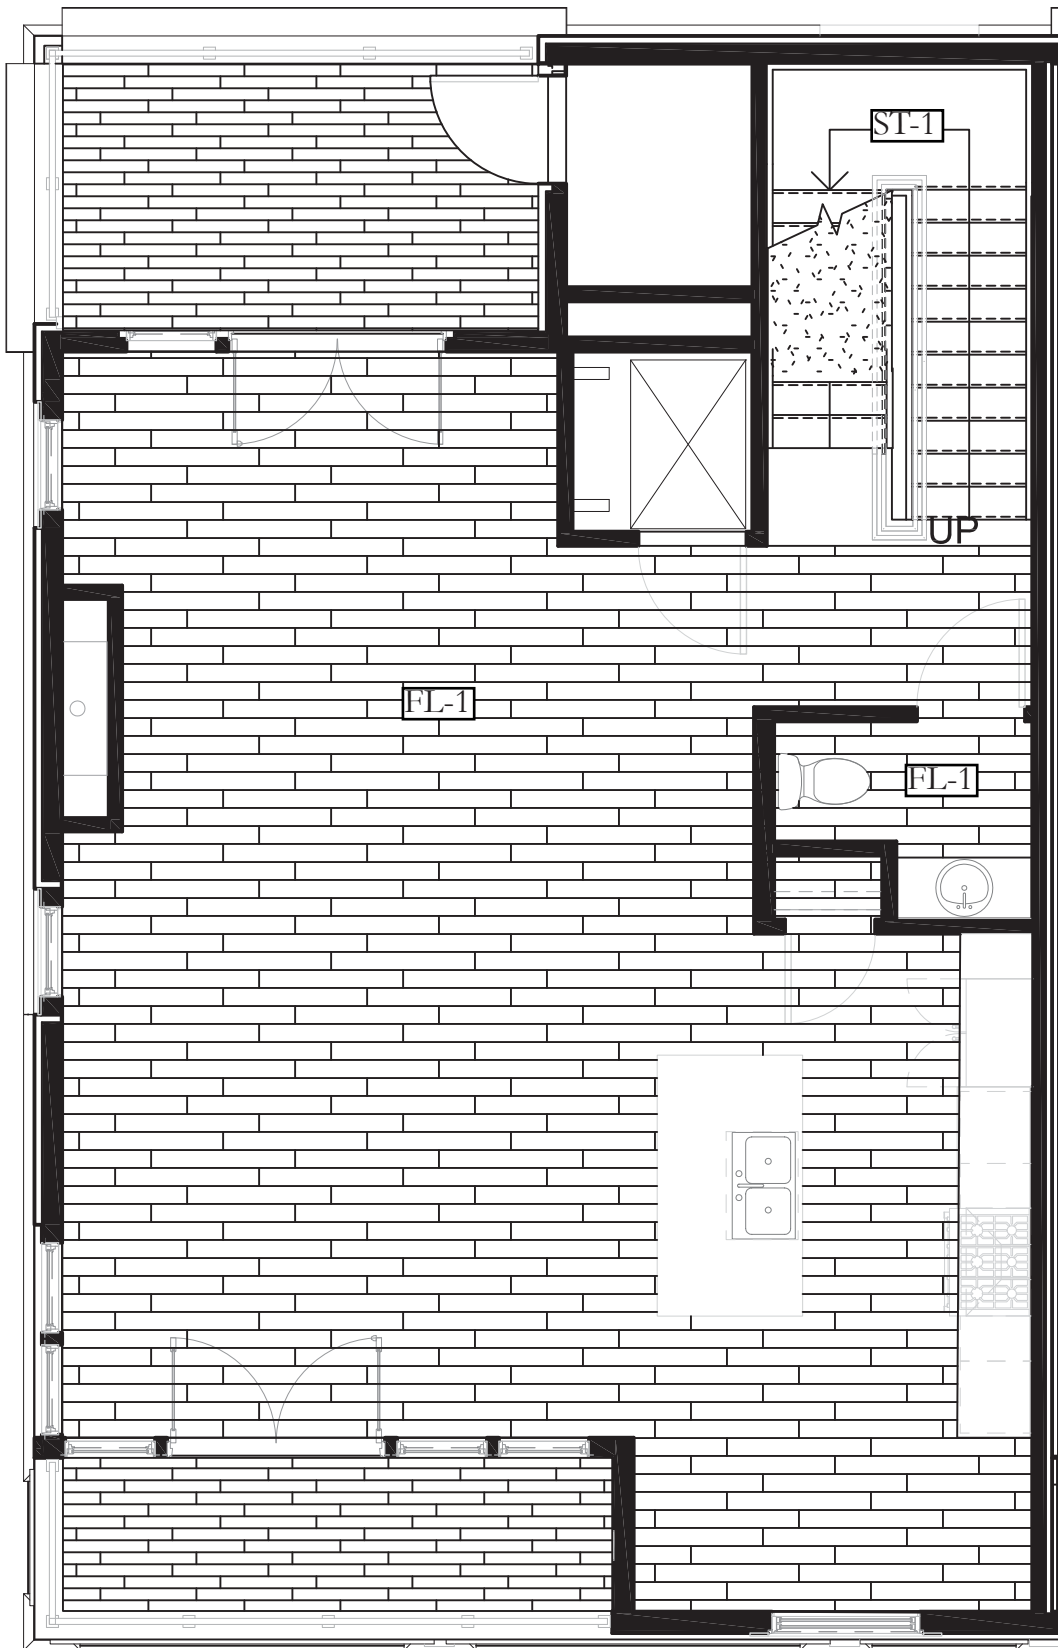

FL-1 - Engineered Hardwood
T-1 - Floor Tile, 24x24
T-2 - Floor Tile, 12x24
ST-1 - Stairs to match engineered hardwood

T-3 - Shower Floor, 2x2
T-4 - Shower Walls, TBD
12x24 or Subway Tile

FL-1 - Engineered Hardwood

T-1 - Floor Tile, 24x24

T-2 - Floor Tile, 12x24

ST-1 - Stairs to match engineered hardwood

T-3 - Shower Floor, 2x2

T-4 - Shower Walls, TBD

12x24 or Subway Tile

FL-1 - Engineered Hardwood
T-1 - Floor Tile, 24x24
T-2 - Floor Tile, 12x24
ST-1 - Stairs to match engineered hardwood

T-3 - Shower Floor, 2x2
T-4 - Shower Walls, TBD
12x24 or Subway Tile